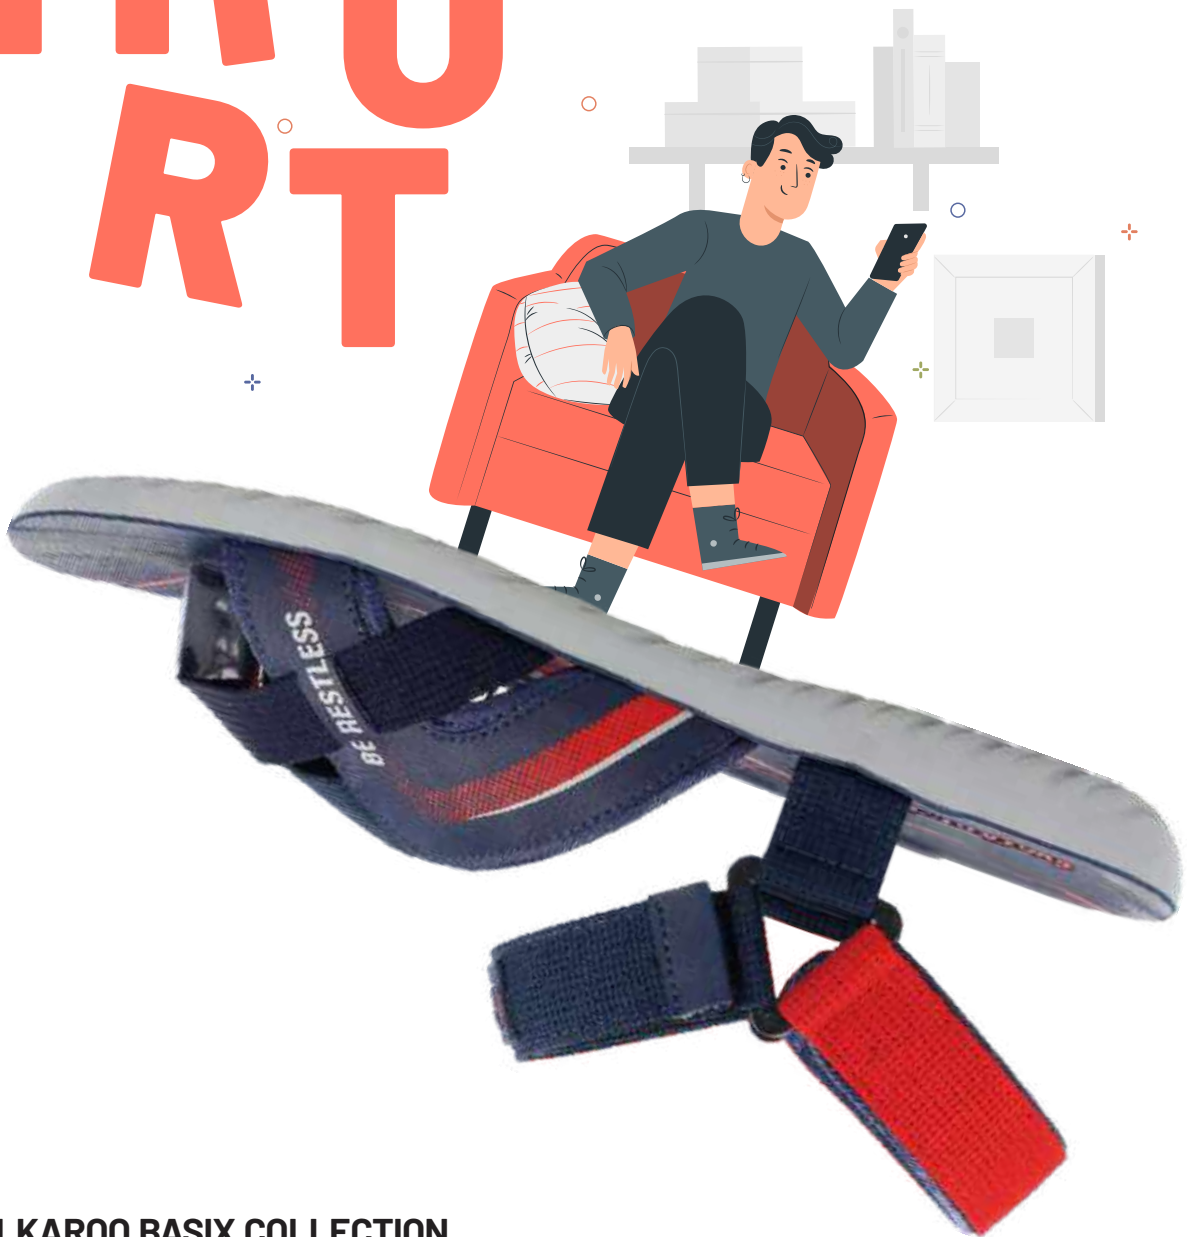

Black Red

Blue

Blue Pink

Black Mint

Art No. **GL198** Size : 05 X 09 | 10 X 11
MRP : ₹ 199.00* | 229.00*

COMFORT

Comfort life with Walkaroo

PU WALKAROO BASIX COLLECTION